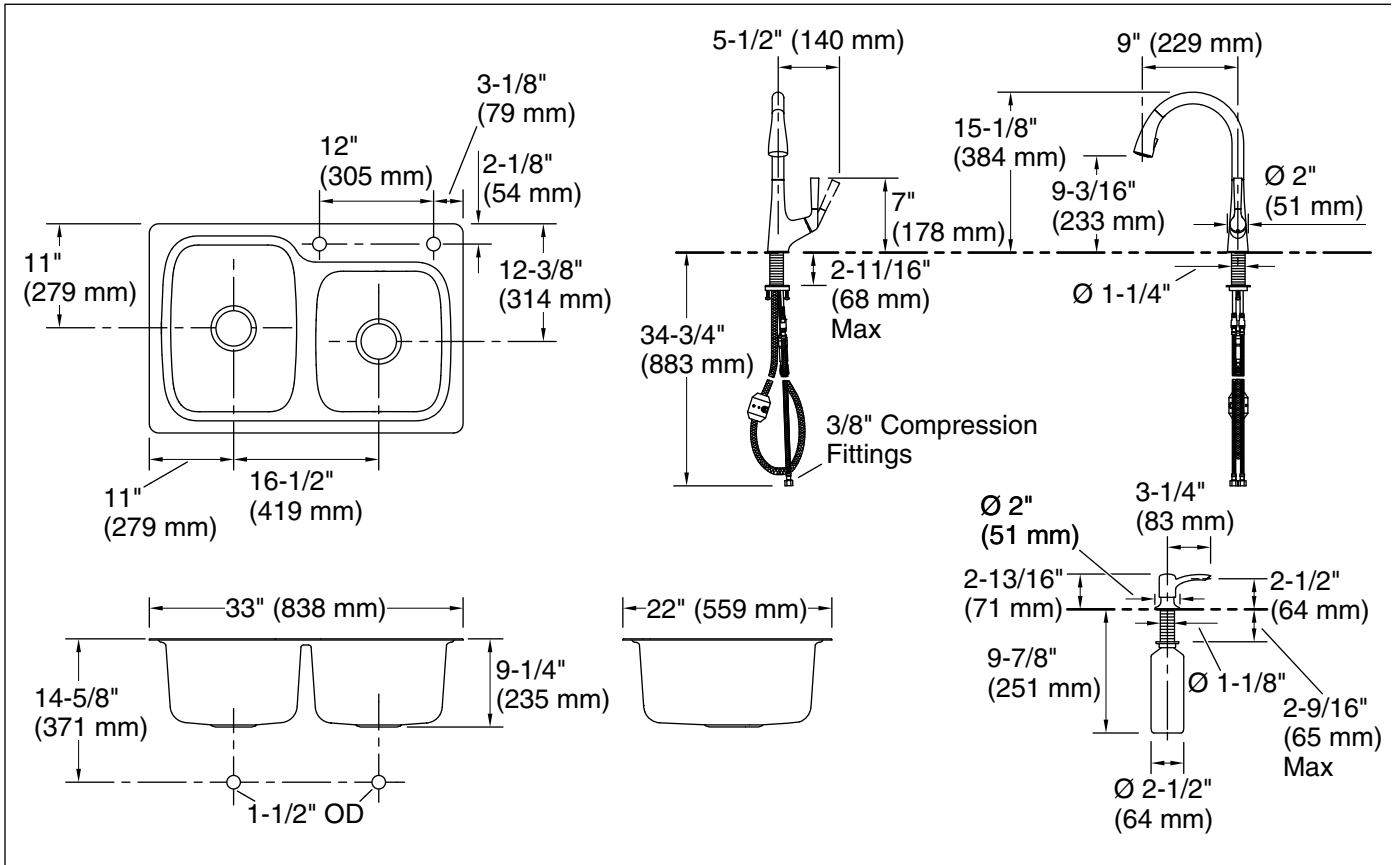

### Material

- 1.8 gpm (6.8 lpm) maximum flow rate at 60 psi (4.1 bar).
- Premium 18-gauge stainless steel.

### Included Components

Additional Components:

- K-R562-SD Pull-down kitchen sink faucet w/ soap/lotion dispenser
- Installation hardware
- kitchen sink utility rack (K-5473-CHR)
- sink strainers (qty 2)

### Technical Information

All product dimensions are nominal.

Installation:	Top-mount
Min. base cabinet width:	36" (914 mm)
Bowl area (Right):	Length: 14-3/16" (360 mm) Width: 15-11/16" (398 mm) Bowl depth: 9" (229 mm) Water depth: 9" (229 mm)
Bowl area (Left):	Length: 14-3/16" (360 mm) Width: 18-7/16" (468 mm) Bowl depth: 9" (229 mm) Water depth: 9" (229 mm)
Number of deck holes:	2
Faucet hole(s):	1-7/16" (37 mm)
Soap/Lotion hole:	1-7/16" (37 mm)
Drain hole:	3-3/4" (94 mm)
Template:	1263722-7, required, included